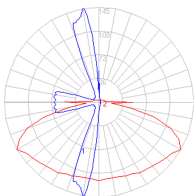

White RAL9002

Materials

- Body in aluminum

Specifications

Delivered lumens	205lm
Light output ratio	18.64lm/W
Power consumption	11W
Led type	10W Array*
CCT (Correlated Color Temperature)	3000K
CRI (Color Rendering Index)	>80
Life expectancy	50000Hrs
Control type	On/Off
Input Voltage	120V
Driver	TCI - 1 x DC-12W-700MA-BMU
BUG Rating	B0-U3-G1

Features & Accessories

- Electronic driver integrated
- Standard non dimmable
- For dimming options, please consult with your Artemide Sales Representative

Dimensions

Packaging

1 Box

1 x 8-3/8" x 8-3/8" x 8-3/4" / 6.19 lbs - 21 cm x 21 cm x 22 cm / 2.81 kg

Light distribution

Direct/Indirect

Luminaire weight

5.47 lbs / 2.48 kg

Red = Max Cd. Through Vertical plane

Blue = Max Cd. Through Horizontal plane

Warranty

5 year limited warranty,
Upon registration. Click [here](#)
to register your purchase.