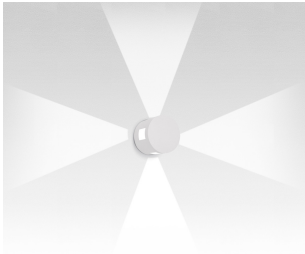

Effetto round wall 4 large beams 3000K white

SPECIFICATIONS

T42104LW08

Design By

Ernesto Gismondi

Collection

Outdoor

Colors & Finishes

White RAL9002

Materials

- Body in aluminum

Specifications

Delivered lumens	205lm
Light output ratio	18.64lm/W
Power consumption	11W
Led type	10W Array*
CCT (Correlated Color Temperature)	3000K
CRI (Color Rendering Index)	>80
Life expectancy	50000Hrs
Control type	On/Off
Input Voltage	120V
Driver	TCI - 1 x DC-12W-700MA-BMU
BUG Rating	B0-U3-G1