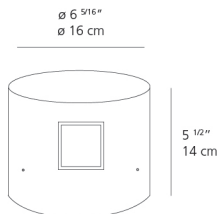

White RAL9002

Materials

- Body in aluminum

Specifications

Delivered lumens	205lm
Light output ratio	18.64lm/W
Power consumption	11W
Led type	10W Array*
CCT (Correlated Color Temperature)	3000K
CRI (Color Rendering Index)	>80
Life expectancy	50000Hrs
Control type	On/Off
Input Voltage	120V
Driver	TCI - 1 x DC-12W-700MA-BMU
BUG Rating	B0-U3-G1

Features & Accessories

- Electronic driver integrated
- Standard non dimmable
- For dimming options, please consult with your Artemide Sales Representative

Dimensions

Packaging

1 Box

1 x 8-3/8" x 8-3/8" x 8-3/4" / 6.19 lbs - 21 cm x 21 cm x 22 cm / 2.81 kg

Light distribution

Direct/Indirect

Luminaire weight

5.47 lbs / 2.48 kg

Red = Max Cd. Through Vertical plane

Blue = Max Cd. Through Horizontal plane

Warranty

5 year limited warranty,
Upon registration. Click [here](#)
to register your purchase.