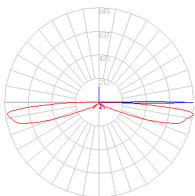

Dimensions

Packaging

1 Box

1 x 8-3/8" x 8-3/8" x 8-3/4" / 6.19 lbs - 21 cm x 21 cm x 22 cm / 2.81 kg

Light distribution

Direct/Indirect

Luminaire weight

5.47 lbs / 2.48 kg

Red = Max Cd. Through Vertical plane

Blue = Max Cd. Through Horizontal plane

Warranty

5 year limited warranty,
Upon registration. Click here
to register your purchase.