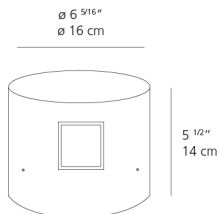

Dimensions

Packaging

1 Box

1 x 8-3/8" x 8-3/8" x 8-3/4" / 6.19 lbs - 21 cm x 21 cm x 22 cm / 2.81 kg

Light distribution

Direct/Indirect

Luminaire weight

5.47 lbs / 2.48 kg