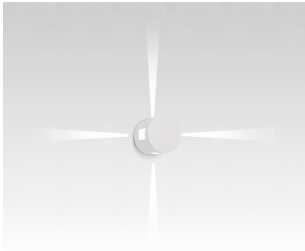

Effetto round wall 4 narrow beams 3000K white

SPECIFICATIONS

T42104NW08

Design By

Ernesto Gismondi

Collection

Outdoor

Specifications

Delivered lumens	102lm
Light output ratio	9.27lm/W
Power consumption	11W
Led type	10W Array*
CCT (Correlated Color Temperature)	3000K
CRI (Color Rendering Index)	>80
Life expectancy	50000Hrs
Control type	On/Off
Input Voltage	120V
Driver	TCl - 1 x DC-12W-700MA-BMU
BUG Rating	B0-U2-G0

Colors & Finishes

White RAL9002

Materials

- Body in aluminum

Features & Accessories

- Electronic driver integrated
- Standard non dimmable
- For dimming options, please consult with your Artemide Sales Representative