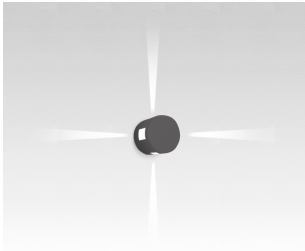

Effetto round wall 4 narrow beams 3000K

SPECIFICATIONS

T42104NW28

Design By

Ernesto Gismondi

Collection

Outdoor

Colors & Finishes

Anthracite grey

Materials

- Body in aluminum

Specifications

Delivered lumens	102lm
Light output ratio	9.27lm/W
Power consumption	11W
Led type	10W Array*
CCT (Correlated Color Temperature)	3000K
CRI (Color Rendering Index)	>80
Life expectancy	50000Hrs
Control type	On/Off
Input Voltage	120V
Driver	TCI - 1 x DC-12W-700MA-BMU
BUG Rating	B0-U2-G0

Light distribution

Direct/Indirect

Luminaire weight

5.4 lbs / 2.45 kg

Red = Max Cd. Through Vertical plane

Blue = Max Cd. Through Horizontal plane

Warranty

5 year limited warranty,
Upon registration. Click [here](#)
to register your purchase.