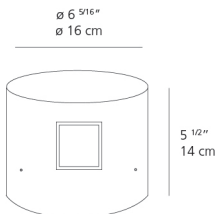

Anthracite grey

Materials

- Body in aluminum

Specifications

Delivered lumens	102lm
Light output ratio	9.27lm/W
Power consumption	11W
Led type	10W Array*
CCT (Correlated Color Temperature)	3000K
CRI (Color Rendering Index)	>80
Life expectancy	50000Hrs
Control type	On/Off
Input Voltage	120V
Driver	TCI - 1 x DC-12W-700MA-BMU
BUG Rating	B0-U2-G0

Features & Accessories

- Electronic driver integrated
- Standard non dimmable
- For dimming options, please consult with your Artemide Sales Representative

Dimensions

Packaging

1 Box

1 x 8-3/8" x 8-3/8" x 8-3/4" / 6.13 lbs - 21 cm x 21 cm x 22 cm / 2.78 kg

Light distribution

Direct/Indirect

Luminaire weight

5.4 lbs / 2.45 kg

Red = Max Cd. Through Vertical plane

Blue = Max Cd. Through Horizontal plane

Warranty

5 year limited warranty,
Upon registration. Click [here](#)
to register your purchase.