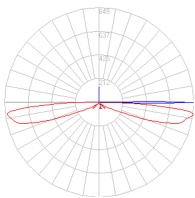

Anthracite grey

Materials

- Body in aluminum

Specifications

Delivered lumens	102lm
Light output ratio	9.27lm/W
Power consumption	11W
Led type	10W Array*
CCT (Correlated Color Temperature)	3000K
CRI (Color Rendering Index)	>80
Life expectancy	50000Hrs
Control type	On/Off
Input Voltage	120V
Driver	TCI - 1 x DC-12W-700MA-BMU
BUG Rating	B0-U2-G0

Features & Accessories

- Electronic driver integrated
- Standard non dimmable
- For dimming options, please consult with your Artemide Sales Representative

Dimensions

Packaging

1 Box

1 x 8-3/8" x 8-3/8" x 8-3/4" / 6.13 lbs - 21 cm x 21 cm x 22 cm / 2.78 kg

Light distribution

Direct/Indirect

Luminaire weight

5.4 lbs / 2.45 kg

Red = Max Cd. Through Vertical plane

Blue = Max Cd. Through Horizontal plane

Warranty

5 year limited warranty,
Upon registration. Click [here](#)
to register your purchase.