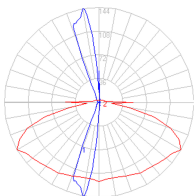

White RAL9002

Materials

- Body in aluminum

Specifications

Delivered lumens	100lm
Light output ratio	14.29lm/W
Power consumption	7W
Led type	6.5W Array*
CCT (Correlated Color Temperature)	3000K
CRI (Color Rendering Index)	>80
Life expectancy	50000Hrs
Control type	On/Off
Input Voltage	120V
Driver	TCI - 1 x DC-12W-700MA-BMU
BUG Rating	B0-U3-G0

Features & Accessories

- Electronic driver integrated
- Standard non dimmable
- For dimming options, please consult with your Artemide Sales Representative

Dimensions

Packaging

1 Box

1 x 8-3/8" x 8-3/8" x 8-3/4" / 6.28 lbs - 21 cm x 21 cm x 22 cm / 2.85 kg

Light distribution

Direct/Indirect

Luminaire weight

5.56 lbs / 2.52 kg

Red = Max Cd. Through Vertical plane

Blue = Max Cd. Through Horizontal plane

Warranty

5 year limited warranty,
Upon registration. Click here
to register your purchase.