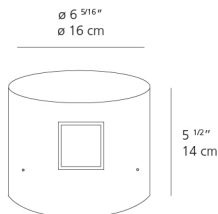

White RAL9002

Materials

- Body in aluminum

Specifications

Delivered lumens	100lm
Light output ratio	14.29lm/W
Power consumption	7W
Led type	6.5W Array*
CCT (Correlated Color Temperature)	3000K
CRI (Color Rendering Index)	>80
Life expectancy	50000Hrs
Control type	On/Off
Input Voltage	120V
Driver	TCI - 1 x DC-12W-700MA-BMU
BUG Rating	B0-U3-G0

Features & Accessories

- Electronic driver integrated
- Standard non dimmable
- For dimming options, please consult with your Artemide Sales Representative

Dimensions

Packaging

1 Box

1 x 8-3/8" x 8-3/8" x 8-3/4" / 6.28 lbs - 21 cm x 21 cm x 22 cm / 2.85 kg

Light distribution

Direct/Indirect

Luminaire weight

5.56 lbs / 2.52 kg

Red = Max Cd. Through Vertical plane

Blue = Max Cd. Through Horizontal plane

Warranty

5 year limited warranty,
Upon registration. Click here
to register your purchase.