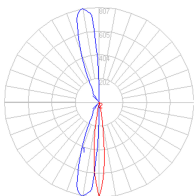

Delivered lumens	49lm
Light output ratio	7lm/W
Power consumption	7W
Led type	6.5W Array*
CCT (Correlated Color Temperature)	3000K
CRI (Color Rendering Index)	>80
Life expectancy	50000Hrs
Control type	On/Off
Input Voltage	120V
Driver	TCI - 1 x DC-12W-700MA-BMU
BUG Rating	B0-U2-G0

Dimensions

Packaging

1 Box

1 x 8-3/8" x 8-3/8" x 8-3/4" / 6.28 lbs - 21 cm x 21 cm x 22 cm / 2.85 kg

Light distribution

Direct/Indirect

Luminaire weight

5.56 lbs / 2.52 kg

Red = Max Cd. Through Vertical plane

Blue = Max Cd. Through Horizontal plane

Warranty

5 year limited warranty,
Upon registration. Click here
to register your purchase.