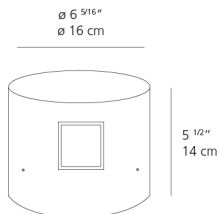

Dimensions

Packaging

1 Box

1 x 8-3/8" x 8-3/8" x 8-3/4" / 6.28 lbs - 21 cm x 21 cm x 22 cm / 2.85 kg

Light distribution

Direct/Indirect

Luminaire weight

5.56 lbs / 2.52 kg