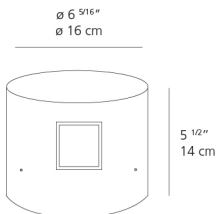

Anthracite grey

Materials

- Body in aluminum

Specifications

Delivered lumens	49lm
Light output ratio	7lm/W
Power consumption	7W
Led type	6.5W Array*
CCT (Correlated Color Temperature)	3000K
CRI (Color Rendering Index)	>80
Life expectancy	50000Hrs
Control type	On/Off
Input Voltage	120V
Driver	TCI - 1 x DC-12W-700MA-BMU
BUG Rating	B0-U2-G0

Features & Accessories

- Electronic driver integrated
- Standard non dimmable
- For dimming options, please consult with your Artemide Sales Representative

Dimensions

Packaging

1 Box

1 x 8-3/8" x 8-3/8" x 8-3/4" / 6.13 lbs - 21 cm x 21 cm x 22 cm / 2.78 kg

Light distribution

Direct/Indirect

Luminaire weight

5.4 lbs / 2.45 kg

Red = Max Cd. Through Vertical plane

Blue = Max Cd. Through Horizontal plane

Warranty

5 year limited warranty, Upon registration. Click here to register your purchase.