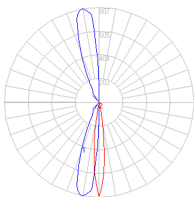

Anthracite grey

Materials

- Body in aluminum

Specifications

Delivered lumens	49lm
Light output ratio	7lm/W
Power consumption	7W
Led type	6.5W Array*
CCT (Correlated Color Temperature)	3000K
CRI (Color Rendering Index)	>80
Life expectancy	50000Hrs
Control type	On/Off
Input Voltage	120V
Driver	TCI - 1 x DC-12W-700MA-BMU
BUG Rating	B0-U2-G0

Features & Accessories

- Electronic driver integrated
- Standard non dimmable
- For dimming options, please consult with your Artemide Sales Representative

Dimensions

Packaging

1 Box

1 x 8-3/8" x 8-3/8" x 8-3/4" / 6.13 lbs - 21 cm x 21 cm x 22 cm / 2.78 kg

Light distribution

Direct/Indirect

Luminaire weight

5.4 lbs / 2.45 kg

Red = Max Cd. Through Vertical plane

Blue = Max Cd. Through Horizontal plane

Warranty

5 year limited warranty, Upon registration. Click here to register your purchase.