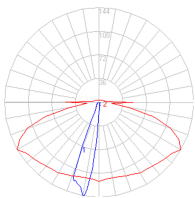

White RAL9002

Materials

- Body in aluminum

Specifications

Delivered lumens	50lm
Light output ratio	10.87lm/W
Power consumption	4.6W
Led type	4W Array*
CCT (Correlated Color Temperature)	3000K
CRI (Color Rendering Index)	>80
Life expectancy	50000Hrs
Control type	On/Off
Input Voltage	120V
Driver	TCI - 1 x DC-12W-700MA-BMU
BUG Rating	B0-U0-G0

Features & Accessories

- Electronic driver integrated
- Standard non dimmable
- For dimming options, please consult with your Artemide Sales Representative

Dimensions

Packaging

1 Box

1 x 8-3/8" x 8-3/8" x 8-3/4" / 6.33 lbs - 21 cm x 21 cm x 22 cm / 2.87 kg

Light distribution

Direct

Luminaire weight

5.6 lbs / 2.54 kg

Red = Max Cd. Through Vertical plane

Blue = Max Cd. Through Horizontal plane

Warranty

5 year limited warranty,
Upon registration. Click [here](#)
to register your purchase.