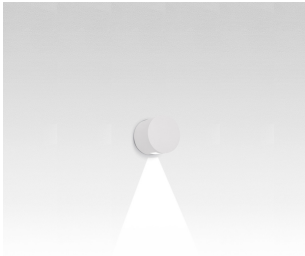

Effetto round wall 1 large beam 3000K white

SPECIFICATIONS

T42121LW08

Design By

Ernesto Gismondi

Collection

Outdoor

Colors & Finishes

White RAL9002

Materials

- Body in aluminum

Specifications

Delivered lumens	50lm
Light output ratio	10.87lm/W
Power consumption	4.6W
Led type	4W Array*
CCT (Correlated Color Temperature)	3000K
CRI (Color Rendering Index)	>80
Life expectancy	50000Hrs
Control type	On/Off
Input Voltage	120V
Driver	TCI - 1 x DC-12W-700MA-BMU
BUG Rating	B0-U0-G0

Light distribution

Direct

Luminaire weight

5.6 lbs / 2.54 kg

Red = Max Cd. Through Vertical plane

Blue = Max Cd. Through Horizontal plane

Warranty

5 year limited warranty,
Upon registration. Click [here](#)
to register your purchase.