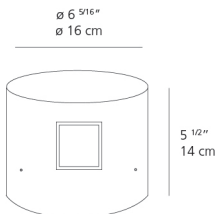

White RAL9002

Materials

- Body in aluminum

Specifications

Delivered lumens	50lm
Light output ratio	10.87lm/W
Power consumption	4.6W
Led type	4W Array*
CCT (Correlated Color Temperature)	3000K
CRI (Color Rendering Index)	>80
Life expectancy	50000Hrs
Control type	On/Off
Input Voltage	120V
Driver	TCI - 1 x DC-12W-700MA-BMU
BUG Rating	B0-U0-G0

Features & Accessories

- Electronic driver integrated
- Standard non dimmable
- For dimming options, please consult with your Artemide Sales Representative

Dimensions

Packaging

1 Box

1 x 8-3/8" x 8-3/8" x 8-3/4" / 6.33 lbs - 21 cm x 21 cm x 22 cm / 2.87 kg

Light distribution

Direct

Luminaire weight

5.6 lbs / 2.54 kg

Red = Max Cd. Through Vertical plane

Blue = Max Cd. Through Horizontal plane

Warranty

5 year limited warranty,
Upon registration. Click [here](#)
to register your purchase.