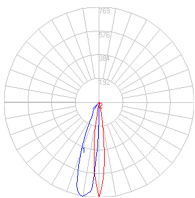

Delivered lumens	23lm
Light output ratio	5lm/W
Power consumption	4.6W
Led type	4W Array*
CCT (Correlated Color Temperature)	3000K
CRI (Color Rendering Index)	>80
Life expectancy	50000Hrs
Control type	On/Off
Input Voltage	120V
Driver	TCI - 1 x DC-12W-700MA-BMU
BUG Rating	B0-U0-G0

Dimensions

Packaging

1 Box

1 x 8-3/8" x 8-3/8" x 8-3/4" / 6.33 lbs - 21 cm x 21 cm x 22 cm / 2.87 kg

Light distribution

Direct

Luminaire weight

5.6 lbs / 2.54 kg

Red = Max Cd. Through Vertical plane

Blue = Max Cd. Through Horizontal plane

Warranty

5 year limited warranty,
Upon registration. Click here
to register your purchase.