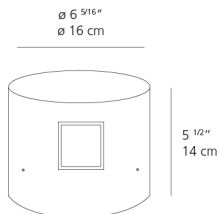

Dimensions

Packaging

1 Box

1 x 8-3/8" x 8-3/8" x 8-3/4" / 6.33 lbs - 21 cm x 21 cm x 22 cm / 2.87 kg

Light distribution

Direct

Luminaire weight

5.6 lbs / 2.54 kg