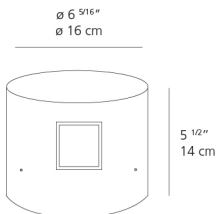

Anthracite grey

Materials

- Body in aluminum

Specifications

Delivered lumens	23lm
Light output ratio	5lm/W
Power consumption	4.6W
Led type	4W Array*
CCT (Correlated Color Temperature)	3000K
CRI (Color Rendering Index)	>80
Life expectancy	50000Hrs
Control type	On/Off
Input Voltage	120V
Driver	TCI - 1 x DC-12W-700MA-BMU
BUG Rating	B0-U0-G0

Features & Accessories

- Electronic driver integrated
- Standard non dimmable
- For dimming options, please consult with your Artemide Sales Representative

Dimensions

Packaging

1 Box

1 x 8-3/8" x 8-3/8" x 8-3/4" / 6.33 lbs - 21 cm x 21 cm x 22 cm / 2.87 kg

Light distribution

Direct

Luminaire weight

5.6 lbs / 2.54 kg

Red = Max Cd. Through Vertical plane

Blue = Max Cd. Through Horizontal plane

Warranty

5 year limited warranty, Upon registration. Click here to register your purchase.