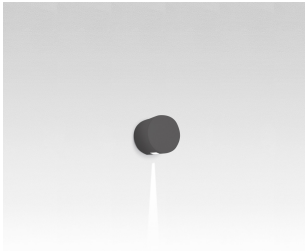

Effetto round wall 1 narrow beam 3000K

SPECIFICATIONS

T42121NW28

Design By

Ernesto Gismondi

Collection

Outdoor

Colors & Finishes

Anthracite grey

Materials

- Body in aluminum

Specifications

Delivered lumens	23lm
Light output ratio	5lm/W
Power consumption	4.6W
Led type	4W Array*
CCT (Correlated Color Temperature)	3000K
CRI (Color Rendering Index)	>80
Life expectancy	50000Hrs
Control type	On/Off
Input Voltage	120V
Driver	TCI - 1 x DC-12W-700MA-BMU
BUG Rating	B0-U0-G0

Light distribution

Direct

Luminaire weight

5.6 lbs / 2.54 kg

Red = Max Cd. Through Vertical plane

Blue = Max Cd. Through Horizontal plane

Warranty

5 year limited warranty, Upon registration. Click here to register your purchase.