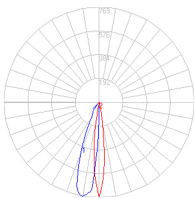

Anthracite grey

Materials

- Body in aluminum

Specifications

Delivered lumens	23lm
Light output ratio	5lm/W
Power consumption	4.6W
Led type	4W Array*
CCT (Correlated Color Temperature)	3000K
CRI (Color Rendering Index)	>80
Life expectancy	50000Hrs
Control type	On/Off
Input Voltage	120V
Driver	TCI - 1 x DC-12W-700MA-BMU
BUG Rating	B0-U0-G0

Features & Accessories

- Electronic driver integrated
- Standard non dimmable
- For dimming options, please consult with your Artemide Sales Representative

Dimensions

Packaging

1 Box

1 x 8-3/8" x 8-3/8" x 8-3/4" / 6.33 lbs - 21 cm x 21 cm x 22 cm / 2.87 kg

Light distribution

Direct

Luminaire weight

5.6 lbs / 2.54 kg

Red = Max Cd. Through Vertical plane

Blue = Max Cd. Through Horizontal plane

Warranty

5 year limited warranty, Upon registration. Click here to register your purchase.