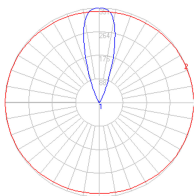

Dimensions

Packaging

Boxes

Light distribution

Indirect

Red = Max Cd. Through Vertical plane

Blue = Max Cd. Through Horizontal plane

Luminaire weight