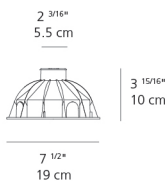

Dimensions

Packaging

Boxes

Light distribution

Indirect

Red = Max Cd. Through Vertical plane

Blue = Max Cd. Through Horizontal plane

Luminaire weight