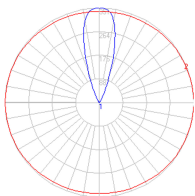

Dimensions

Packaging

1 Box

1 x 7-15/16" x 7-15/16" x 6-13/16" / 1.19 lbs - 20 cm x 20 cm x 17 cm / .54 kg

Light distribution

Indirect

Luminaire weight

.62 lbs / .28 kg

Warranty

5 year limited warranty,
Upon registration. Click here
to register your purchase.

Red = Max Cd. Through Vertical plane

Blue = Max Cd. Through Horizontal plane