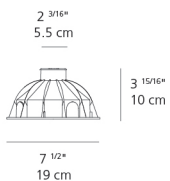

Dimensions

Packaging

1 Box

1 x 7-15/16" x 7-15/16" x 6-13/16" / 1.19 lbs - 20 cm x 20 cm x 17 cm / .54 kg

Light distribution

Indirect

Luminaire weight

.62 lbs / .28 kg