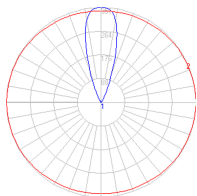

Dimensions

Packaging

1 Box

Light distribution

Indirect

Luminaire weight

0 lbs / 0 kg

Warranty

5 year limited warranty,
Upon registration. Click here
to register your purchase.

Red = Max Cd. Through Vertical plane

Blue = Max Cd. Through Horizontal plane