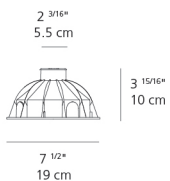

Dimensions

Packaging

1 Box

Light distribution

Indirect

Luminaire weight

0 lbs / 0 kg

Warranty