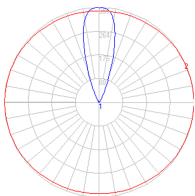

Dimensions

Packaging

1 Box

1 x 7-15/16" x 7-15/16" x 6-13/16" / 1.19 lbs - 20 cm x 20 cm x 17 cm / .54 kg

Light distribution

Indirect

Luminaire weight

.62 lbs / .28 kg

Red = Max Cd. Through Vertical plane

Blue = Max Cd. Through Horizontal plane

Warranty

5 year limited warranty, Upon registration. Click here to register your purchase.