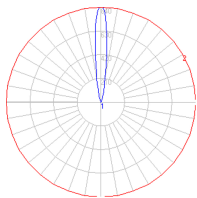

Dimensions

Packaging

1 Box

1 x 7-15/16" x 7-15/16" x 6-13/16" / 1.19 lbs - 20 cm x 20 cm x 17 cm / .54 kg

Light distribution

Indirect

Red = Max Cd. Through Vertical plane

Blue = Max Cd. Through Horizontal plane