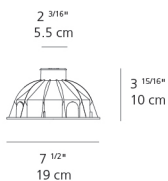

Dimensions

Packaging

1 Box

1 x 7-15/16" x 7-15/16" x 6-13/16" / 1.19 lbs - 20 cm x 20 cm x 17 cm / .54 kg

Light distribution

Indirect

Red = Max Cd. Through Vertical plane

Blue = Max Cd. Through Horizontal plane