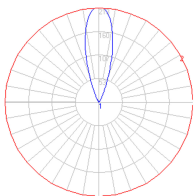

Dimensions

Packaging

1 Box

1 x 7-15/16" x 7-15/16" x 6-13/16" / 1.19 lbs - 20 cm x 20 cm x 17 cm / .54 kg

Light distribution

Indirect

Luminaire weight

.62 lbs / .28 kg

Red = Max Cd. Through Vertical plane

Blue = Max Cd. Through Horizontal plane

Warranty

5 year limited warranty, Upon registration. Click here to register your purchase.