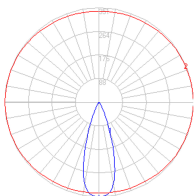

Luminaire weight

.62 lbs / .28 kg

Warranty

5 year limited warranty, Upon registration. Click here to register your purchase.

Red = Max Cd. Through Vertical plane

Blue = Max Cd. Through Horizontal plane