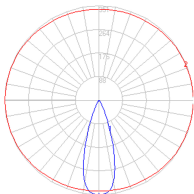

Dimensions

Packaging

1 Box

1 x 7-15/16" x 7-15/16" x 6-13/16" / 1.19 lbs - 20 cm x 20 cm x 17 cm / .54 kg

Light distribution

Direct

Luminaire weight

.62 lbs / .28 kg

Warranty

5 year limited warranty, Upon registration. Click here to register your purchase.

Red = Max Cd. Through Vertical plane

Blue = Max Cd. Through Horizontal plane