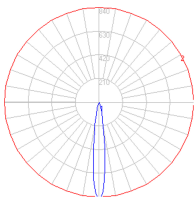

Dimensions

Packaging

Boxes

Light distribution

Direct

Luminaire weight

N/A

Red = Max Cd. Through Vertical plane