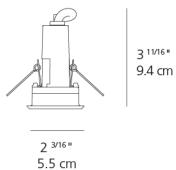

Dimensions

Packaging

Boxes

Light distribution

Direct

Luminaire weight

N/A

Red = Max Cd. Through Vertical plane