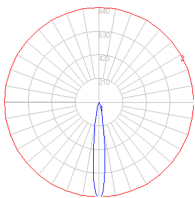

### Dimensions

### Packaging

1 Box

1 x 7-15/16" x 7-15/16" x 6-13/16" / 1.19 lbs - 20 cm x 20 cm x 17 cm / .54 kg

### Light distribution

Direct

### Luminaire weight

.62 lbs / .28 kg

Red = Max Cd. Through Vertical plane

Blue = Max Cd. Through Horizontal plane