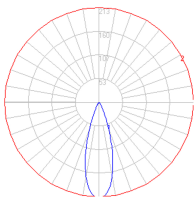

### Dimensions

### Light distribution

Direct

Red = Max Cd. Through Vertical plane

Blue = Max Cd. Through Horizontal plane