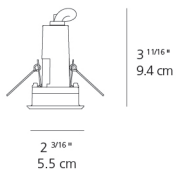

Dimensions

Packaging

1 Box

1 x 7-15/16" x 7-15/16" x 6-13/16" / 1.19 lbs - 20 cm x 20 cm x 17 cm / .54 kg

Light distribution

Direct

Luminaire weight

.62 lbs / .28 kg