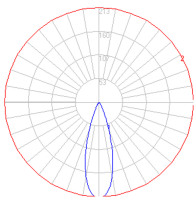

Dimensions

Packaging

1 Box

1 x 7-15/16" x 7-15/16" x 6-13/16" / 1.19 lbs - 20 cm x 20 cm x 17 cm / .54 kg

Light distribution

Direct

Luminaire weight

.62 lbs / .28 kg