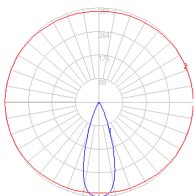

Dimensions

Packaging

Boxes

Light distribution

Direct

Luminaire weight

N/A

Warranty

5 year limited warranty, Upon registration. Click here to register your purchase.

Red = Max Cd. Through Vertical plane

Blue = Max Cd. Through Horizontal plane