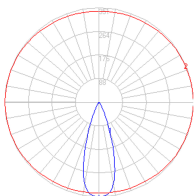

Dimensions

Packaging

1 Box

1 x 7-15/16" x 7-15/16" x 6-13/16" / 1.19 lbs - 20 cm x 20 cm x 17 cm / .54 kg

Light distribution

Direct

Luminaire weight

.62 lbs / .28 kg

Red = Max Cd. Through Vertical plane

Blue = Max Cd. Through Horizontal plane

Warranty

5 year limited warranty, Upon registration. Click here to register your purchase.