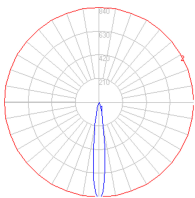

Dimensions

Packaging

1 Box

1 x 7-15/16" x 7-15/16" x 6-13/16" / 1.19 lbs - 20 cm x 20 cm x 17 cm / .54 kg

Light distribution

Direct

Luminaire weight

.62 lbs / .28 kg