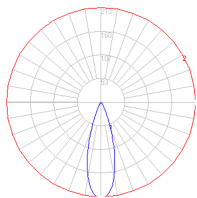

Dimensions

Packaging

Boxes

Light distribution

Direct

Red = Max Cd. Through Vertical plane

Blue = Max Cd. Through Horizontal plane

Luminaire weight