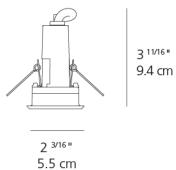

Dimensions

Packaging

Boxes

Light distribution

Direct

Red = Max Cd. Through Vertical plane

Blue = Max Cd. Through Horizontal plane

Luminaire weight