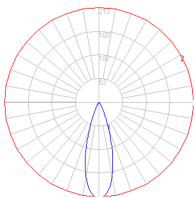

Luminaire weight

.62 lbs / .28 kg

Warranty

5 year limited warranty, Upon registration. Click here to register your purchase.

Red = Max Cd. Through Vertical plane

Blue = Max Cd. Through Horizontal plane