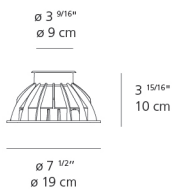

Stainless Steel

Materials

- Body in aluminum
- Frame in stainless steel
- Black silkscreened tempered glass

Specifications

Delivered lumens	183lm
Light output ratio	52.29lm/W
Power consumption	3.5W
Led type	3W ARRAY
CCT (Correlated Color Temperature)	4000K
CRI (Color Rendering Index)	>80
Life expectancy	50000Hrs
Control type	On/Off
Input Voltage	24VDC
Driver	Remote power supply (sold separately)
BUG Rating	B0-U3-G0

Dimensions

Packaging

Boxes

Light distribution

Indirect

Luminaire weight

N/A

Red = Max Cd. Through Vertical plane