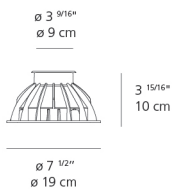

Colors & Finishes

Stainless Steel

Materials

- Body in aluminum
- Frame in stainless steel
- Black silkscreened tempered glass

Features & Accessories

- Static load: up to 11,023 lbs (5,000 kg)
- Adjustable range: tilt +/-8°
- Standard non dimmable
- For dimming options, please consult with your Artemide Sales Representative
- 24V DC supply required (remote driver sold separately)
- Recessed housing (T409907)
- Transformer 40W 24Vdc (TE00-00037)

Dimensions

Packaging

Boxes

Light distribution

Indirect

Luminaire weight

N/A

Red = Max Cd. Through Vertical plane