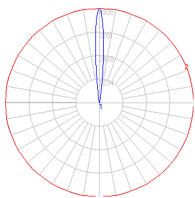

### Dimensions

### Light distribution

Indirect

Red = Max Cd. Through Vertical plane

Blue = Max Cd. Through Horizontal plane