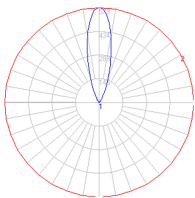

Dimensions

Packaging

Boxes

Light distribution

Indirect

Luminaire weight

N/A

Warranty

5 year limited warranty, Upon registration. Click here to register your purchase.

Red = Max Cd. Through Vertical plane

Blue = Max Cd. Through Horizontal plane