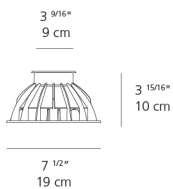

Colors & Finishes

Stainless Steel

Materials

- Body in aluminum
- Frame in stainless steel
- Black silkscreened tempered glass

Features & Accessories

- Static load: up to 11,023 lbs (5,000 kg)
- Adjustable range: tilt +/-8°
- Standard non dimmable
- For dimming options, please consult with your Artemide Sales Representative
- 24V DC supply required (remote driver sold separately)
- Recessed housing (T409907)
- Transformer 40W 24Vdc (TE00-00037)

Dimensions

Packaging

Boxes

Light distribution

Indirect

Luminaire weight

N/A

Warranty