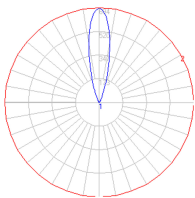

Dimensions

Packaging

Boxes

Light distribution

Indirect

Luminaire weight

N/A

Warranty

5 year limited warranty,
Upon registration. Click here
to register your purchase.

Red = Max Cd. Through Vertical plane

Blue = Max Cd. Through Horizontal plane