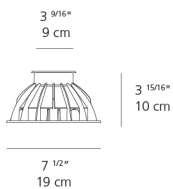

Colors & Finishes

Stainless Steel

Materials

- Body in aluminum
- Frame in stainless steel
- Black silkscreened tempered glass

Features & Accessories

- Static load: up to 11,023 lbs (5,000 kg)
- Adjustable range: tilt +/-8°
- Standard non dimmable
- For dimming options, please consult with your Artemide Sales Representative
- 24V DC supply required (remote driver sold separately)
- Recessed housing (T409907)
- Transformer 40W 24Vdc (TE00-00037)

Dimensions

Packaging

Boxes

Light distribution

Indirect

Luminaire weight

N/A

Red = Max Cd. Through Vertical plane