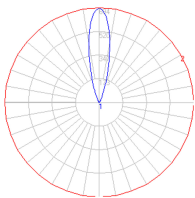

Dimensions

Packaging

Boxes

Light distribution

Indirect

Luminaire weight

N/A

Red = Max Cd. Through Vertical plane