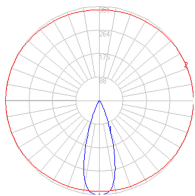

Dimensions

Packaging

Boxes

Light distribution

Direct

Red = Max Cd. Through Vertical plane

Blue = Max Cd. Through Horizontal plane

Luminaire weight