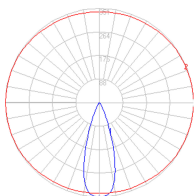

Dimensions

Packaging

Boxes

Light distribution

Direct

Red = Max Cd. Through Vertical plane

Blue = Max Cd. Through Horizontal plane

Luminaire weight