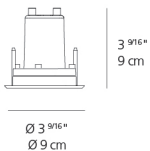

Dimensions

Packaging

Boxes

Light distribution

Direct

Red = Max Cd. Through Vertical plane

Blue = Max Cd. Through Horizontal plane

Luminaire weight