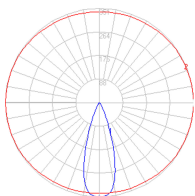

### Dimensions

### Light distribution

Direct

Red = Max Cd. Through Vertical plane

Blue = Max Cd. Through Horizontal plane