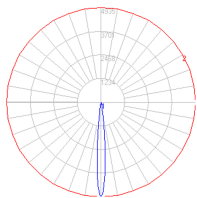

Dimensions

Packaging

Boxes

Light distribution

Direct

Red = Max Cd. Through Vertical plane

Blue = Max Cd. Through Horizontal plane

Luminaire weight