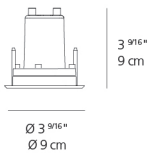

Dimensions

Packaging

Boxes

Light distribution

Direct

Red = Max Cd. Through Vertical plane

Blue = Max Cd. Through Horizontal plane

Luminaire weight