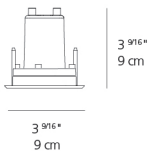

Dimensions

Packaging

1 Box

1 x 7-15/16" x 7-15/16" x 6-13/16" / 1.63 lbs - 20 cm x 20 cm x 17 cm / .74 kg

Light distribution

Direct

Luminaire weight

1.1 lbs / .5 kg