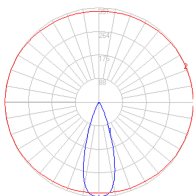

Dimensions

Packaging

1 Box

1 x 7-15/16" x 7-15/16" x 6-13/16" / 1.63 lbs - 20 cm x 20 cm x 17 cm / .74 kg

Light distribution

Direct

Luminaire weight

1.1 lbs / .5 kg

Red = Max Cd. Through Vertical plane

Blue = Max Cd. Through Horizontal plane

Warranty

5 year limited warranty, Upon registration. Click here to register your purchase.