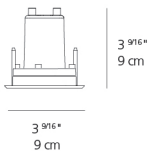

Dimensions

Packaging

Boxes

Light distribution

Direct

Luminaire weight

N/A

Red = Max Cd. Through Vertical plane