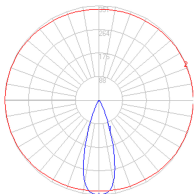

Dimensions

Packaging

Boxes

Light distribution

Direct

Luminaire weight

N/A

Red = Max Cd. Through Vertical plane

Blue = Max Cd. Through Horizontal plane

Warranty

5 year limited warranty,
Upon registration. Click here
to register your purchase.