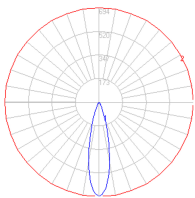

### Dimensions

### Light distribution

Direct

### Luminaire weight

N/A

Red = Max Cd. Through Vertical plane

Blue = Max Cd. Through Horizontal plane