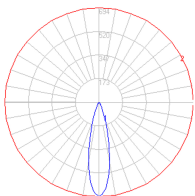

Dimensions

Packaging

Boxes

Light distribution

Direct

Luminaire weight

N/A

Red = Max Cd. Through Vertical plane