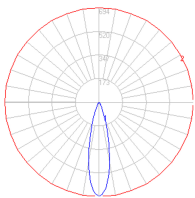

Dimensions

Packaging

Boxes

Light distribution

Direct

Luminaire weight

N/A

Red = Max Cd. Through Vertical plane

Blue = Max Cd. Through Horizontal plane

Warranty

5 year limited warranty,
Upon registration. Click here
to register your purchase.