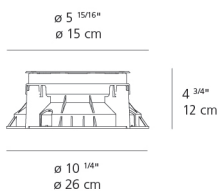

Colors & Finishes

Stainless Steel

Materials

- Body in aluminum
- Frame in stainless steel
- Black silkscreened tempered glass

Features & Accessories

- Static load: up to 11,023 lbs (5,000 kg)
- Adjustable range: tilt +/-15°
- Integrated electronic driver
- Circuit operation assured in case of damage to one or several LEDs
- Standard non dimmable
- Recessed Housing (T409905)

Dimensions

Packaging

1 Box

1 x 11-11/16" x 9-15/16" x 8-3/4" / 3.97 lbs - 29.5 cm x 25 cm x 22 cm / 1.8 kg

Light distribution

Indirect

Luminaire weight

2.98 lbs / 1.35 kg