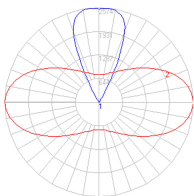

Dimensions

Packaging

1 Box

1 x 11-11/16" x 9-15/16" x 8-3/4" / 3.97 lbs - 29.5 cm x 25 cm x 22 cm / 1.8 kg

Light distribution

Indirect

Luminaire weight

2.98 lbs / 1.35 kg