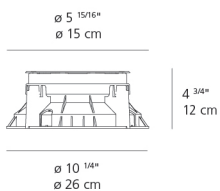

Colors & Finishes

Stainless Steel

Materials

- Body in aluminum
- Frame in stainless steel
- Black silkscreened tempered glass

Features & Accessories

- Static load: up to 11,023 lbs (5,000 kg)
- Adjustable range: tilt +/-15°
- Integrated electronic driver
- Circuit operation assured in case of damage to one or several LEDs
- Standard non dimmable
- Recessed Housing (T409905)

Dimensions

Packaging

1 Box

1 x 11-11/16" x 9-15/16" x 8-3/4" / 3.97 lbs - 29.5 cm x 25 cm x 22 cm / 1.8 kg

Light distribution

Indirect

Luminaire weight

2.98 lbs / 1.35 kg