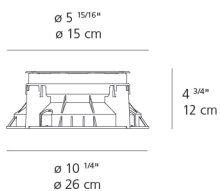

Colors & Finishes

Stainless Steel

Materials

- Body in aluminum
- Frame in stainless steel
- Black silkscreened tempered glass

Features & Accessories

- Static load: up to 11,023 lbs (5,000 kg)
- Adjustable range: tilt +/-15°
- Integrated electronic driver
- Circuit operation assured in case of damage to one or several LEDs
- Standard non dimmable
- Recessed Housing (T409905)

Dimensions

Packaging

1 Box

1 x 11-11/16" x 9-15/16" x 8-3/4" / 3.97 lbs - 29.5 cm x 25 cm x 22 cm / 1.8 kg

Light distribution

Indirect

Red = Max Cd. Through Vertical plane

Blue = Max Cd. Through Horizontal plane