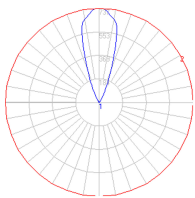

Dimensions

Packaging

1 Box

1 x 11-11/16" x 9-15/16" x 8-3/4" / 3.97 lbs - 29.5 cm x 25 cm x 22 cm / 1.8 kg

Light distribution

Indirect

Red = Max Cd. Through Vertical plane

Blue = Max Cd. Through Horizontal plane