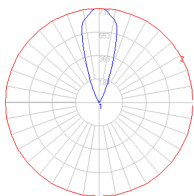

### Dimensions

### Light distribution

Indirect

Red = Max Cd. Through Vertical plane

Blue = Max Cd. Through Horizontal plane