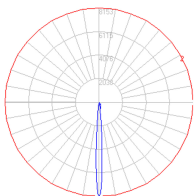

Dimensions

Packaging

1 Box

1 x 11-11/16" x 9-15/16" x 8-3/4" / 3.86 lbs - 29.5 cm x 25 cm x 22 cm / 1.75 kg

Light distribution

Direct

Red = Max Cd. Through Vertical plane

Blue = Max Cd. Through Horizontal plane