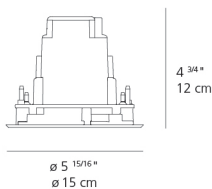

Dimensions

Packaging

1 Box

1 x 11-11/16" x 9-15/16" x 8-3/4" / 3.86 lbs - 29.5 cm x 25 cm x 22 cm / 1.75 kg

Light distribution

Direct

Red = Max Cd. Through Vertical plane

Blue = Max Cd. Through Horizontal plane