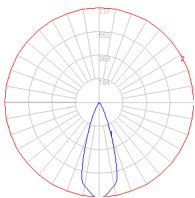

Luminaire weight

2.87 lbs / 1.3 kg

Warranty

5 year limited warranty,
Upon registration. Click here
to register your purchase.

Red = Max Cd. Through Vertical plane

Blue = Max Cd. Through Horizontal plane