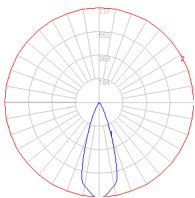

Dimensions

Packaging

1 Box

1 x 11-11/16" x 9-15/16" x 8-3/4" / 3.86 lbs - 29.5 cm x 25 cm x 22 cm / 1.75 kg

Light distribution

Direct

Luminaire weight

2.87 lbs / 1.3 kg