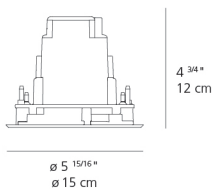

Dimensions

Packaging

1 Box

1 x 11-11/16" x 9-15/16" x 8-3/4" / 3.86 lbs - 29.5 cm x 25 cm x 22 cm / 1.75 kg

Light distribution

Direct

Luminaire weight

2.87 lbs / 1.3 kg