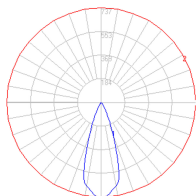

Dimensions

Packaging

1 Box

1 x 11-11/16" x 9-15/16" x 8-3/4" / 3.86 lbs - 29.5 cm x 25 cm x 22 cm / 1.75 kg

Light distribution

Direct

Red = Max Cd. Through Vertical plane

Blue = Max Cd. Through Horizontal plane