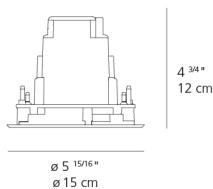

Dimensions

Packaging

1 Box

1 x 11-11/16" x 9-15/16" x 8-3/4" / 3.86 lbs - 29.5 cm x 25 cm x 22 cm / 1.75 kg

Light distribution

Direct

Red = Max Cd. Through Vertical plane

Blue = Max Cd. Through Horizontal plane