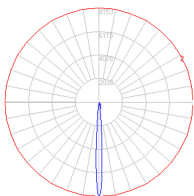

### Dimensions

### Packaging

1 Box

1 x 11-11/16" x 9-15/16" x 8-3/4" / 3.97 lbs - 29.5 cm x 25 cm x 22 cm / 1.8 kg

### Light distribution

Direct

### Luminaire weight

2.98 lbs / 1.35 kg

Red = Max Cd. Through Vertical plane

Blue = Max Cd. Through Horizontal plane