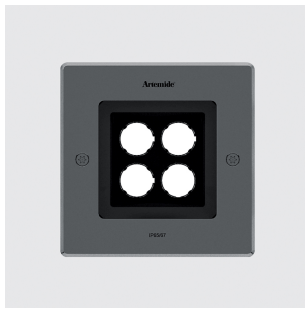

# Ego 150 downlight square 5° 4000K Stainless Steel

## SPECIFICATIONS

T4064NSPN08

### Materials

- Body in aluminum
- Frame in stainless steel
- Black silkscreened tempered glass
- Swing arms to fasten to ceiling in steel

### Features & Accessories

- Fastened to ceiling by swing arms
- Adjustable range: tilt +/-15°
- Integrated electronic driver
- Circuit operation assured in case of damage to one or several LEDs
- Standard non dimmable
- For dimming options, please consult with your Artemide Sales Representative